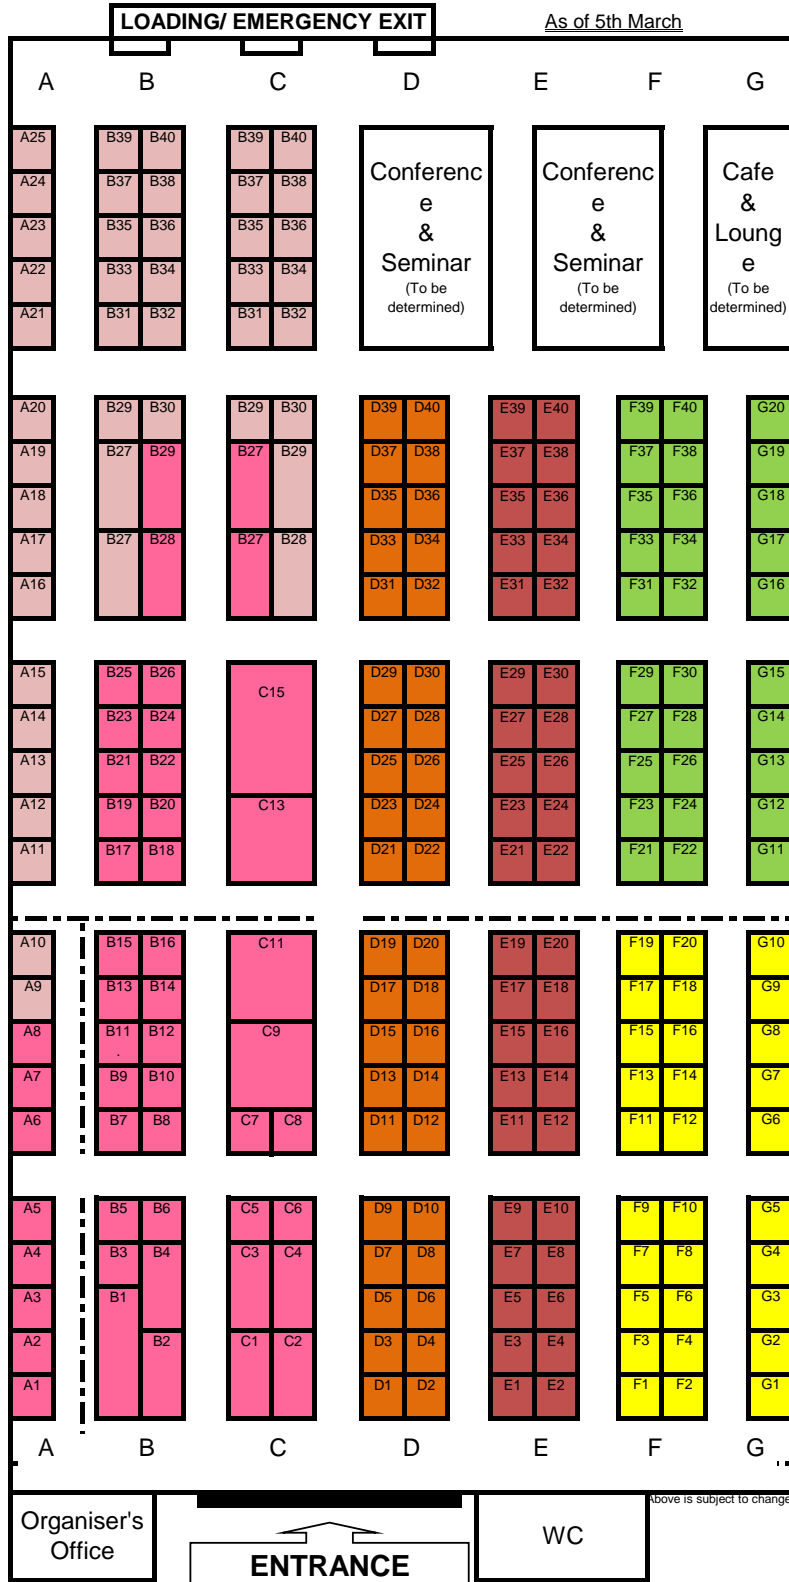

Floor Plan - BBS

2018

12(Thu)~14(Sat), July

BITEC EH101

KOREAN CONFIRMED EXHIBITOR
 KHIDI
 Korea Beauty Industry Development Institute Co.,Ltd
 COREANA COSMETICS
 SeolreimCosmetic
 NPH Global
 SILICON 2 INC